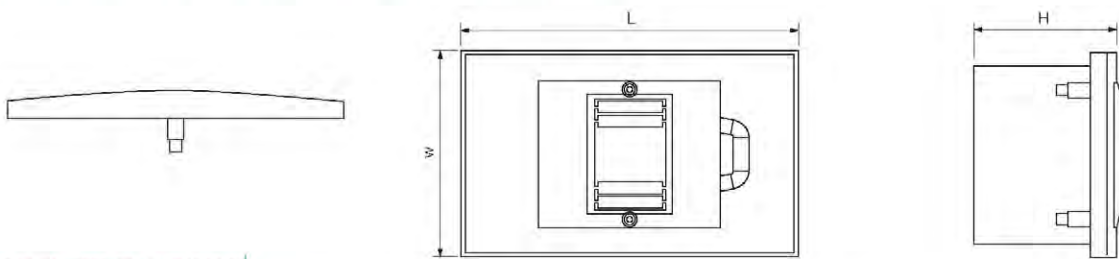

Parameters

- Shell protection grade: IP30.
- Shell material: ABS polymeric carbon.
- Color: White.
- Face covering: Transparent.

Model description

Outline and mounting dimensions

Open mounted

unit:mm

Model	L	W	H
STSM-4MAI	136	222	110
STSM-6MAI	170	222	110
STSM-8MAI	205	222	110
STSM-12MAI	285	222	110
STSM-15MAI	334	222	110
STSM-18MAI	400	255	110
STSM-24MAI	300	355	110
STSM-36MAI	481	300	110

STSM Serise Distribution Box (Plastic Base)

General

Overall panel design is luxury and attractive,the face covering colors are dark green and brown (provided according to the color needs of the different interior residential designs except for the standard colors). The design of the face covering gives a noble and elegant feeling. Pure Ivory,high strength,never change color,transparent material is PC. Fixed frame,simple structure,and easy installation.

Model description

Outline and mounting dimensions

Open mounted

unit:mm

Model	L	W	H
STSM-2MAP	94	146	85
STSM-4MAP	112	200	94
STSM-6MAP	146	200	94
STSM-8MAP	184	200	94
STSM-10MAP	222	200	94
STSM-12MAP	256	200	94
STSM-15MAP	312	200	94
STSM-18MAP	363	200	94
STSM-24MAP	270	325	94
STSM-36MAP	270	458	94