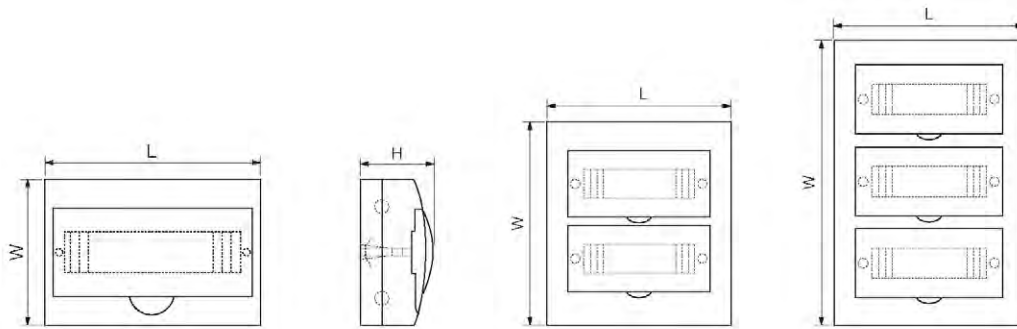

Parameters

- Shell protection grade: IP30.
- Shell material: ABS polymeric carbon.
- Color: White.
- Face covering: Transparent.

Model description

Outline and mounting dimensions

Open mounted

unit:mm

Model	L	W	H
STSM-4MAI	136	222	110
STSM-6MAI	170	222	110
STSM-8MAI	205	222	110
STSM-12MAI	285	222	110
STSM-15MAI	334	222	110
STSM-18MAI	400	255	110
STSM-24MAI	300	355	110
STSM-36MAI	481	300	110

Concealed mounted

unit:mm

Model	L	W	H
STSM-4RAI	136	222	100
STSM-6RAI	170	222	100
STSM-8RAI	205	222	100
STSM-12RAI	280	222	100
STSM-15RAI	334	222	100
STSM-18RAI	400	255	100
STSM-24RAI	300	355	100
STSM-36RAI	481	300	100

STSM Serise Distribution Box (Plastic Base)

General

Overall panel design is luxury and attractive,the face covering colors are dark green and brown (provided according to the color needs of the different interior residential designs except for the standard colors). The design of the face covering gives a noble and elegant feeling. Pure Ivory,high strength,never change color,transparent material is PC. Fixed frame,simple structure,and easy installation.

Model description

Outline and mounting dimensions

Open mounted

unit:mm

Model	L	W	H
STSM-2MAP	94	146	85
STSM-4MAP	112	200	94
STSM-6MAP	146	200	94
STSM-8MAP	184	200	94
STSM-10MAP	222	200	94
STSM-12MAP	256	200	94
STSM-15MAP	312	200	94
STSM-18MAP	363	200	94
STSM-24MAP	270	325	94
STSM-36MAP	270	458	94