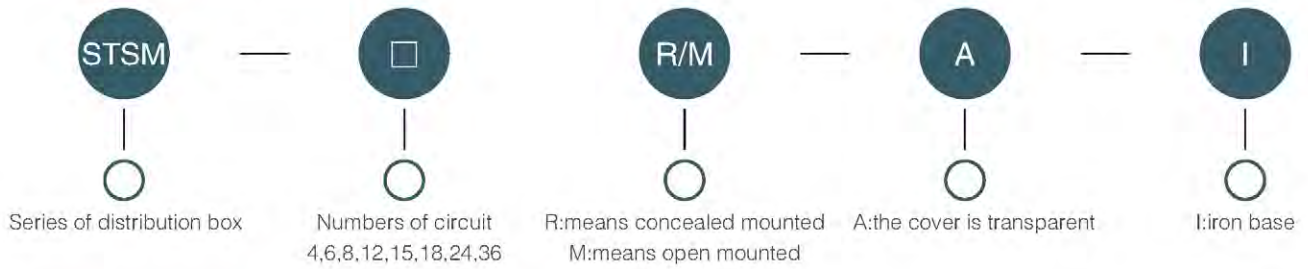

STSM Serise Distribution Box (Iron Base)

General

Overall panel design is luxury and attractive,the face covering colors are dark green and brown (provided according to the color needs of the different interior residential designs except for the standard colors). The design of the face covering gives a noble and elegant feeling. Pure Ivory,high strength,never change color,transparent material is PC. Fixed frame,simple structure,and easy installation.

Parameters

- Shell protection grade: IP30.
- Shell material: ABS polymeric carbon.
- Color: White.
- Face covering: Transparent.

Model description

Outline and mounting dimensions

Open mounted

unit:mm

Model	L	W	H
STSM-4MAI	136	222	110
STSM-6MAI	170	222	110
STSM-8MAI	205	222	110
STSM-12MAI	285	222	110
STSM-15MAI	334	222	110
STSM-18MAI	400	255	110
STSM-24MAI	300	355	110
STSM-36MAI	481	300	110

STSM Serise Distribution Box (Plastic Base)

General

Overall panel design is luxury and attractive,the face covering colors are dark green and brown (provided according to the color needs of the different interior residential designs except for the standard colors). The design of the face covering gives a noble and elegant feeling. Pure Ivory,high strength,never change color,transparent material is PC. Fixed frame,simple structure,and easy installation.